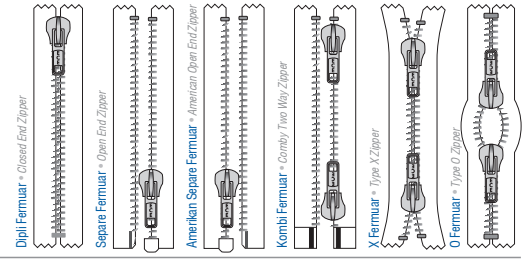

Measurements are Ece Zipper standards
 (*) Reversible slider available
 (**) Antimagnetic slider available

Metal Alt Stop
Metal Bottom Stop

Film Alt Stop
Film Bottom Stop

Metal Kutu Pim
Metal Pin Box

Plastik Kutu Pim
Plastic Pin Box

Plastik Kombi Pim Pim
Plastic Comby Pin to Pin

► T10 NAYLON FERMUAR

► N5 NYLON ZIPPER

(0,68mm)

Üretilen minimum boylar Minimum lengths to produce:
Dipli Closed end: 6 cm, Separe Open end: 8 cm,
Kombi Comby Two Way: 8 cm