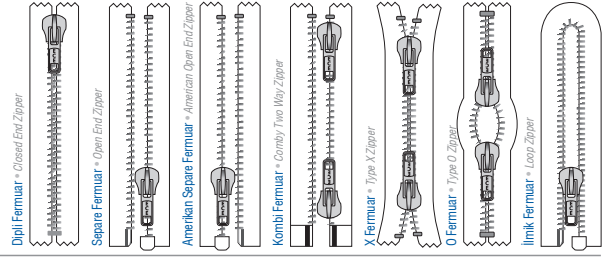

► T3 KEMİK FERMUAR

► D3 MOULDED PLASTIC (DELRIN) ZIPPER

Üretilen minimum boylar Minimum lengths to produce:
Dipli Closed end: **7 cm**, Separe Open end: **14 cm**,
Kombi Comby Two Way: **14 cm**

Üretilen dış renkleri Teeth colors to produce:
Tonaton, Şeffaf, Gümüş, Antik Sarı (Gold), Antik Oksit, Oksit
Tone in Tone, Transparent, Antique Yellow (Gold), Antique Oxide, Oxide

Ölçüler Measurements:
Dış yüksekliği Height of Teeth: **2.35 mm ± 0.05 mm**
Dış genişliği Width of Teeth: **4.60 mm ± 0.05 mm**
Şerit genişliği (kapalı) Width of Tape (closed): **28 mm ± 1 mm**
Şerit genişliği (açık) Width of Tape (open): **13 mm ± 1 mm**