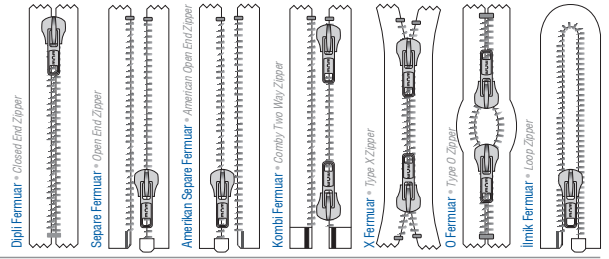

T6 KEMİK FERMUAR

D5 MOULDED PLASTIC (DELRIN) ZIPPER

Üretilen minimum boylar Minimum lengths to produce:
Dipli Closed end: 8 cm, Separe Open end: 10 cm,
Kombi Comby Two Way: 10 cm

Üretilen dış renkleri Teeth colors to produce:
Tonaton, Şeffaf, Gümüş, Antik Sarı (Gold), Antik Oksit, Oksit, Altın
Yıldız, Gümüş Yıldız, Gökkuşuğu Yıldız, Filigran Yıldız
Tone in Tone, Transparent, Silver, Antique Oxide, Antique Yellow (Gold),
Oxide, Gold Printed, Silver Printed, Rainbow Printed, Filigran Printed

Ölçüler Measurements:
Diş yüksekliği Height of Teeth: 2.90 mm ± 0.10 mm
Diş genişliği Width of Teeth: 5.80 mm ± 0.10 mm
Şerit genişliği (kapalı) Width of Tape (closed): 33 mm ± 1 mm
Şerit genişliği (açık) Width of Tape (open): 15 mm ± 1 mm